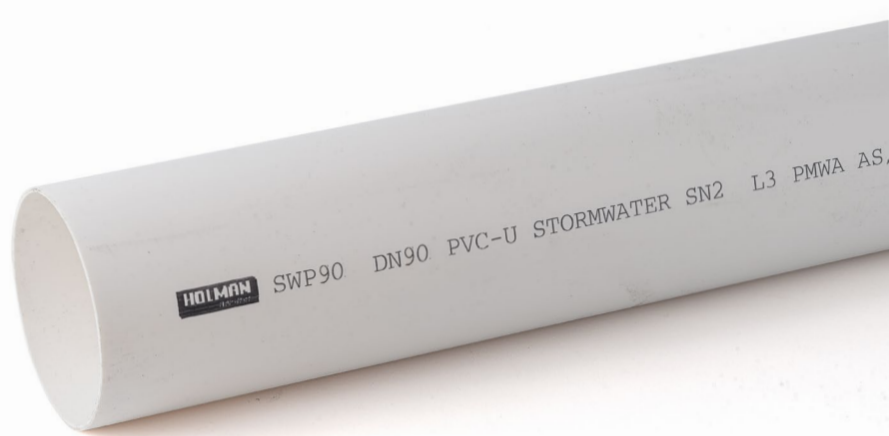

HOLMAN

For the #SMARTGARDENER   

DIY Frog Hotel SHOPPING LIST

1x 90mm x 1m PVC Pipe

Holman: SWP901

\$9.85

1x 40mm x 1m PVC Pipe

Holman: DWV401

\$5.40

1x 25mm x 1m PVC Pipe

Holman: PVP259-1

\$4.90

1x 25mm 45° PVC Elbow

Holman: PVE4525

\$2.75

2x 90mm 90° PVC Elbow