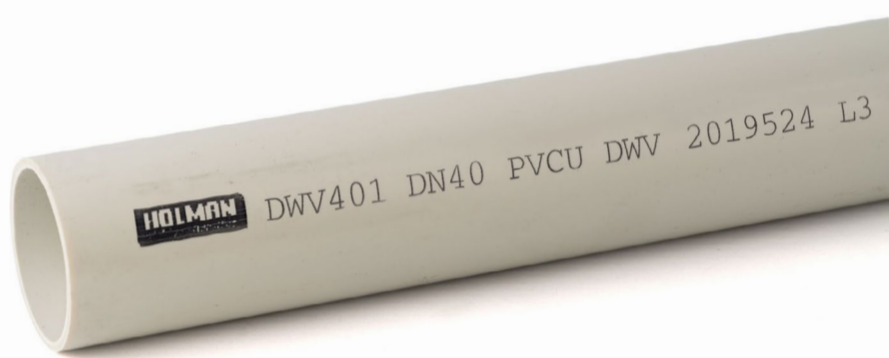

HOLMAN

For the #SMARTGARDENER   

DIY Frog Hotel SHOPPING LIST

1x 90mm x 1m PVC Pipe

Holman: SWP901

\$9.85

1x 40mm x 1m PVC Pipe

Holman: DWV401

\$5.40

1x 25mm x 1m PVC Pipe

Holman: PVP259-1

\$4.90

1x 25mm 45° PVC Elbow

Holman: PVE4525

\$2.75

2x 90mm 90° PVC Elbow