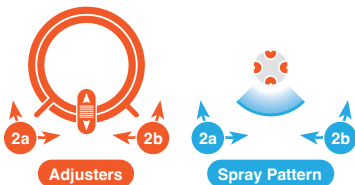

TURBINE POWERED GEAR DRIVE SPRINKLER with Heavy Duty Weighted Base

1 360° Circle Spray

2 Adjustable Spray

Spray Patterns

We really appreciate having you as a customer, and would like to say thank you for choosing us.