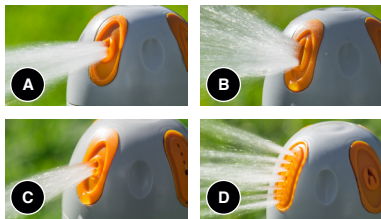

TURBINE POWERED GEAR DRIVE SPRINKLER with Heavy Duty Weighted Base

1 360° Circle Spray

2 Adjustable Spray

Spray Patterns

We really appreciate having you as a customer, and would like to say thank you for choosing us.